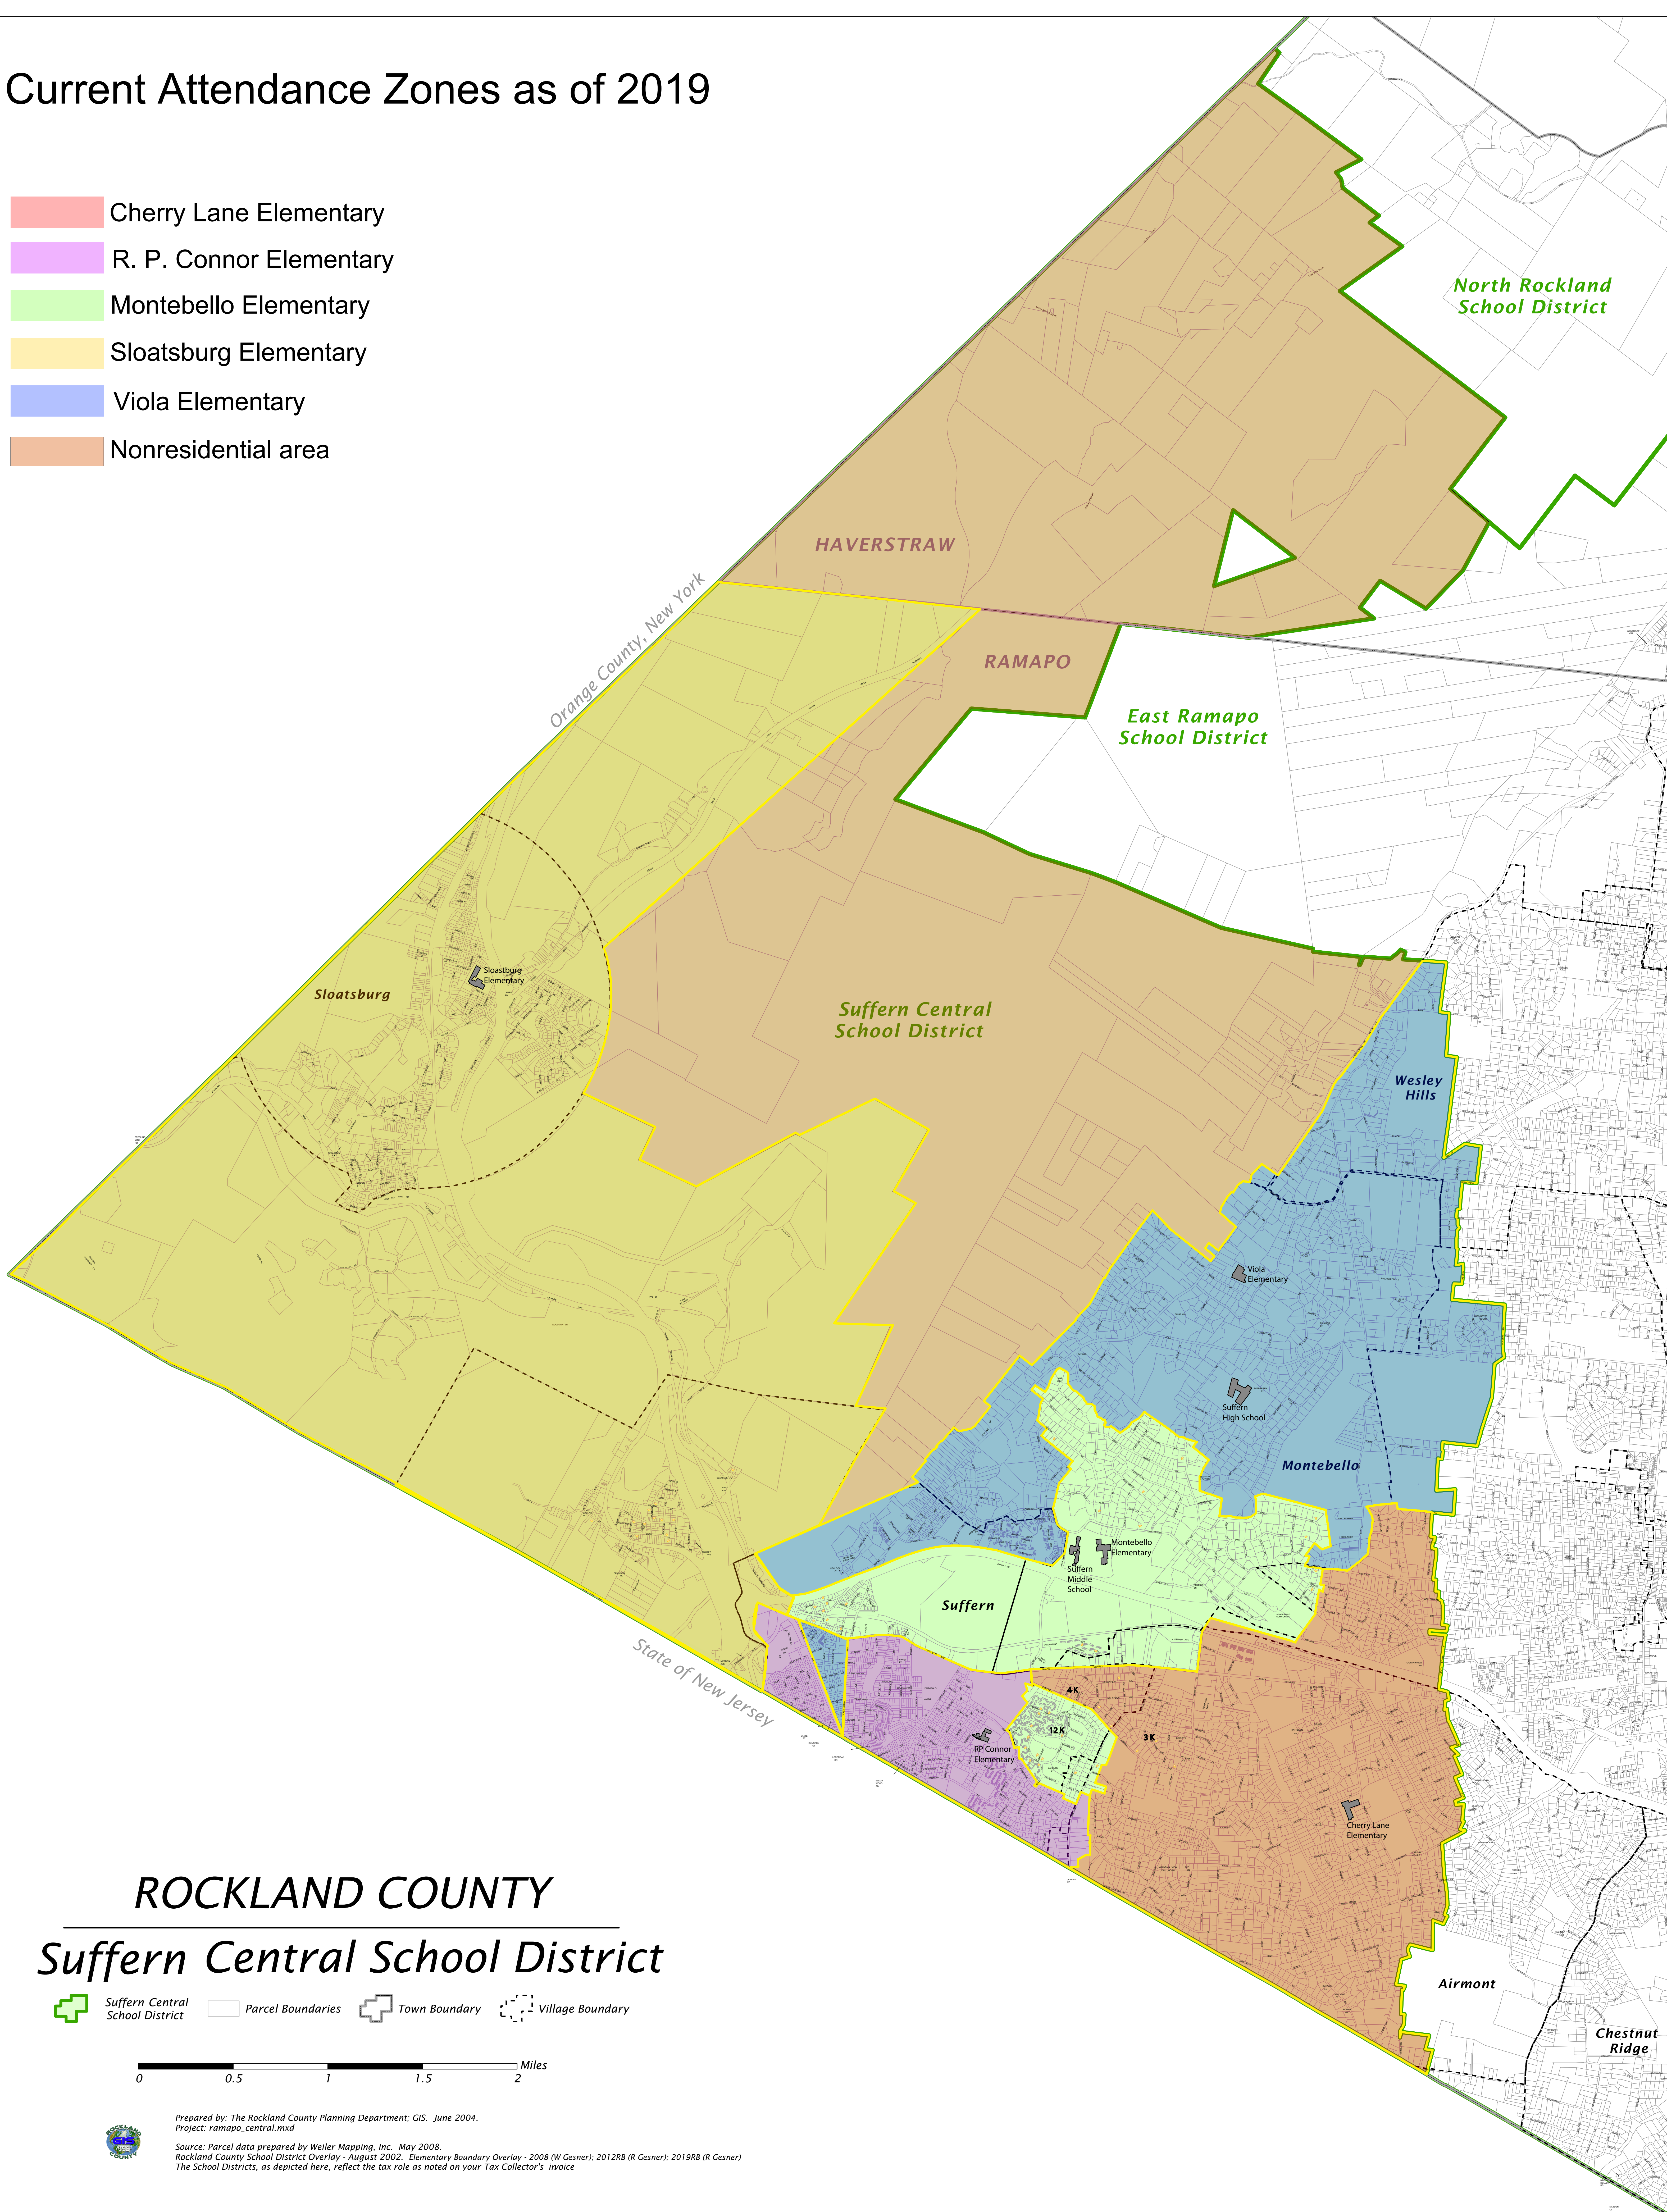

Current Attendance Zones as of 2019

- Cherry Lane Elementary
- R. P. Connor Elementary
- Montebello Elementary
- Sloatsburg Elementary
- Viola Elementary
- Nonresidential area

ROCKLAND COUNTY Suffern Central School District

- Suffern Central School District
- Parcel Boundaries
- Town Boundary
- Village Boundary

Prepared by: The Rockland County Planning Department; GIS, June 2004.
Project: ramapo_central.mxd

Source: Parcel data prepared by Weiler Mapping, Inc. May 2008.
Rockland County School District Overlay - August 2002. Elementary Boundary Overlay - 2008 (W Gesner); 2012RB (R Gesner); 2019RB (R Gesner)
The School Districts, as depicted here, reflect the tax role as noted on your Tax Collector's Invoice